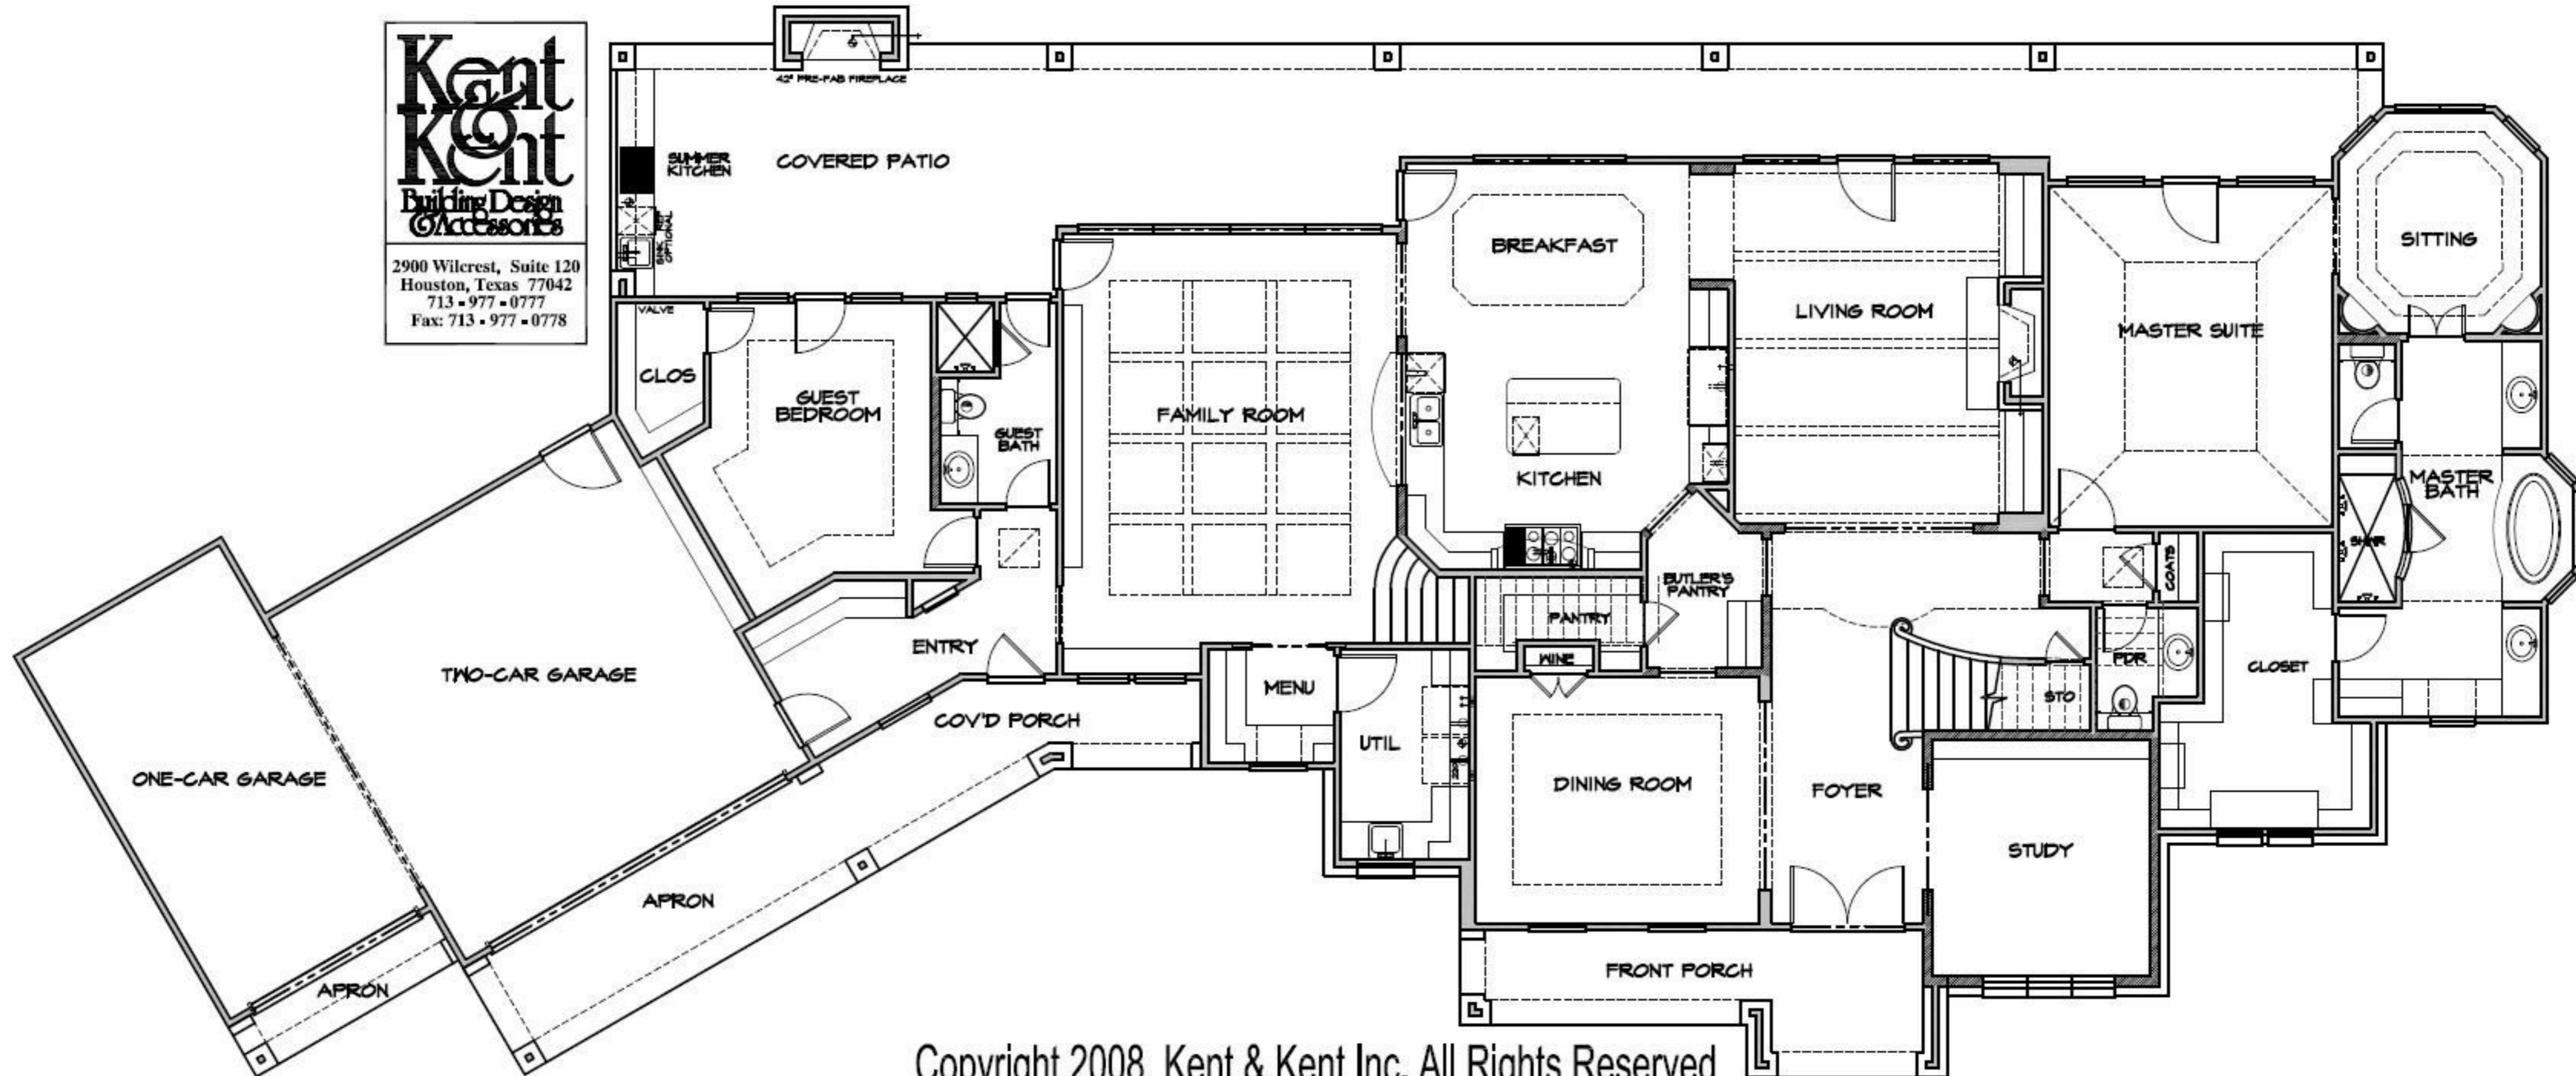

2900 Wilcrest, Suite 120  
Houston, Texas 77042  
713 • 977 • 0777  
Fax: 713 • 977 • 0778

Copyright 2008, Kent & Kent Inc. All Rights Reserved

**Kent  
Kent**  
Building Design  
Accessories

2900 Wilcrest, Suite 120  
Houston, Texas 77042  
713 - 977 - 0777  
Fax: 713 - 977 - 0778