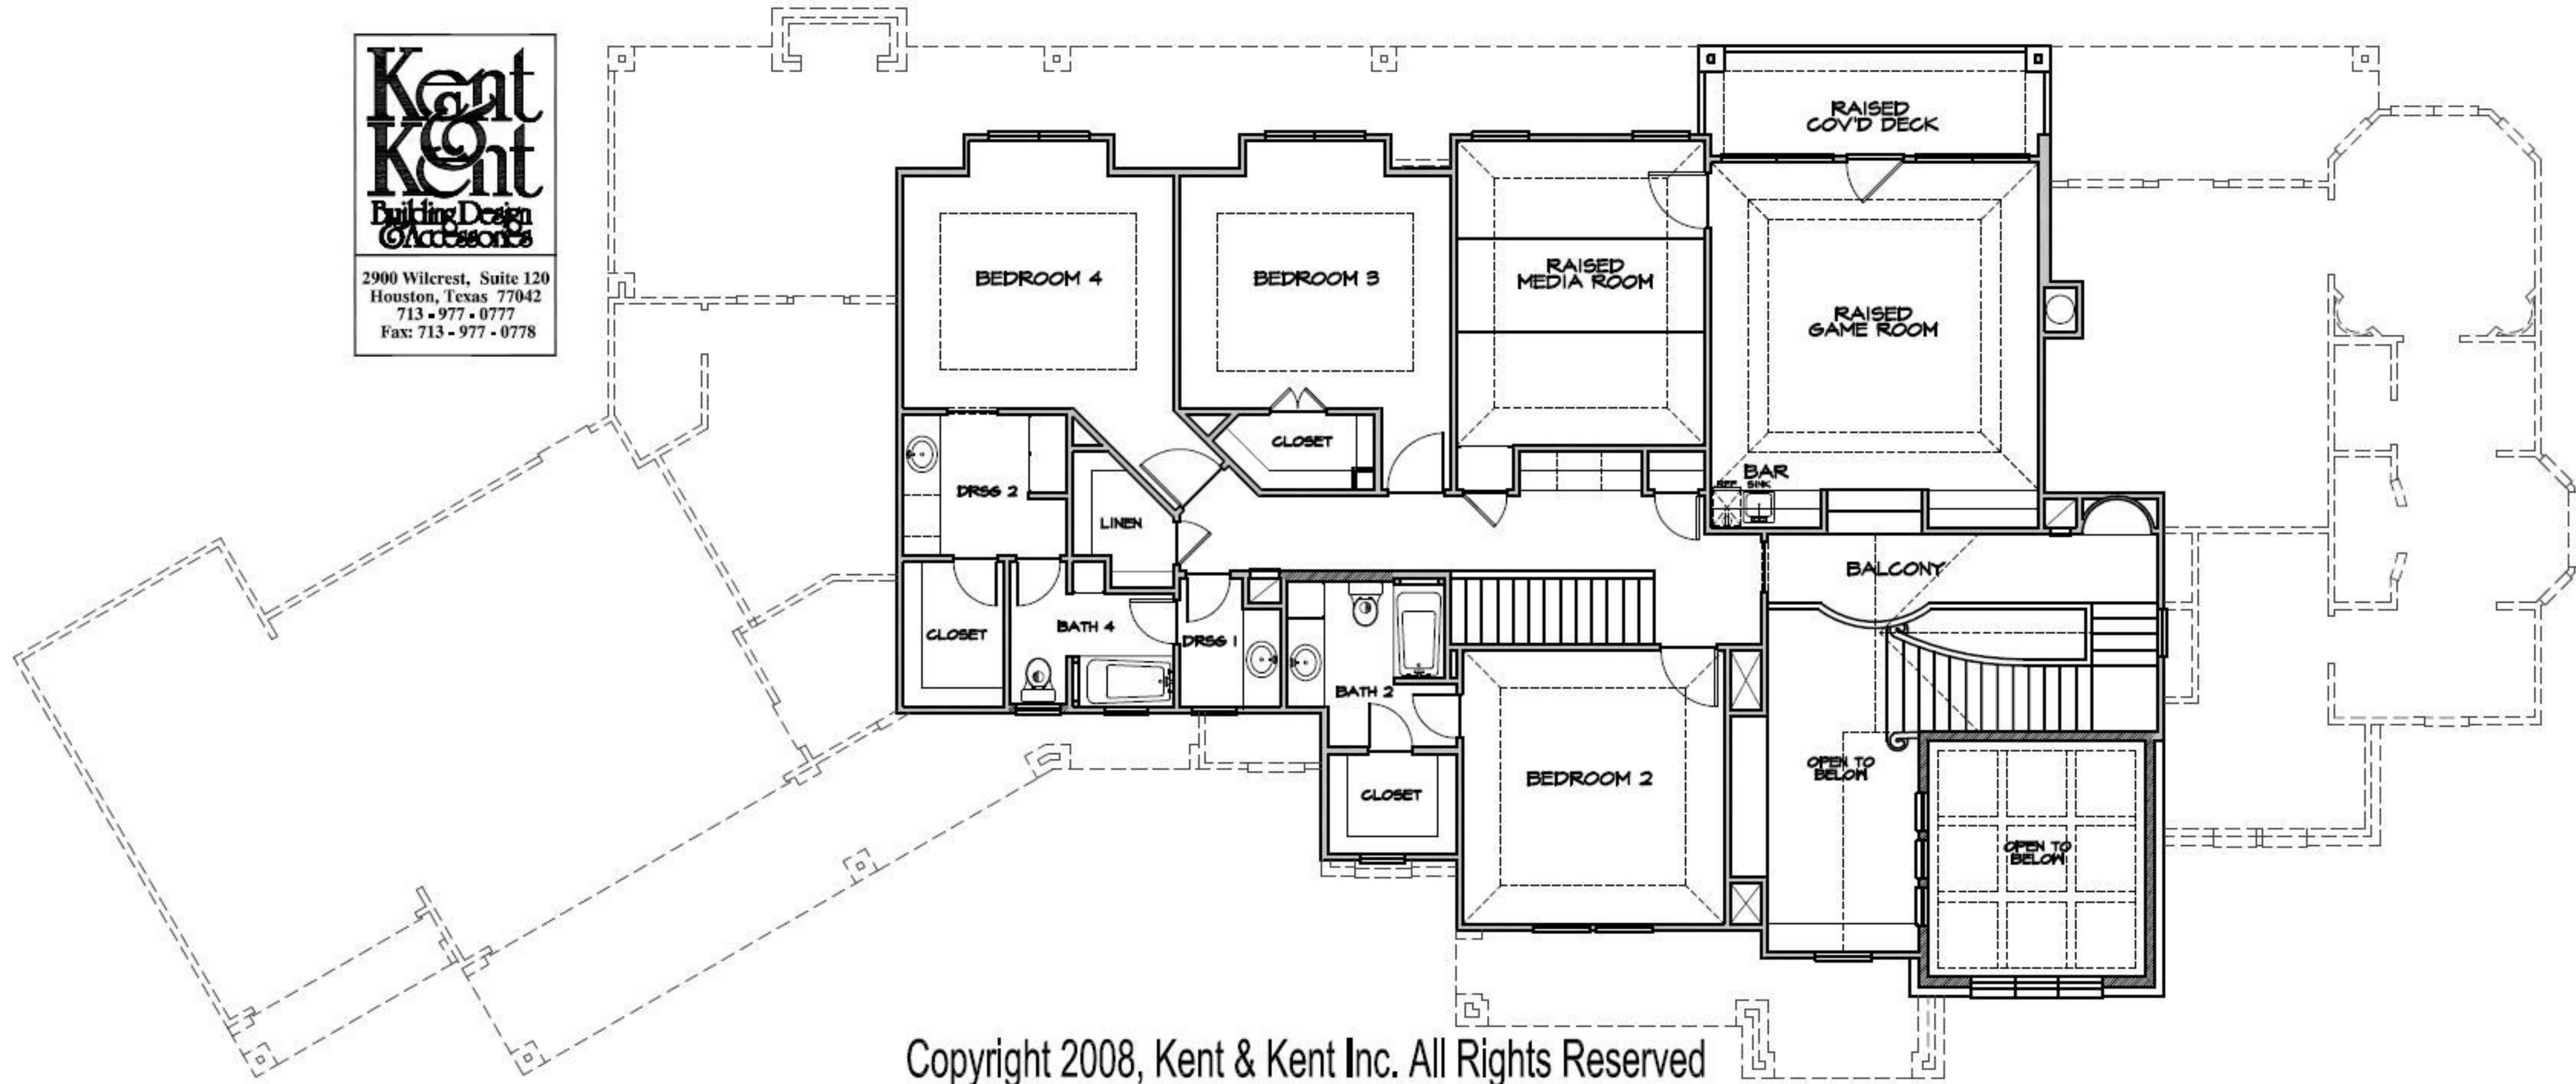

2900 Wilcrest, Suite 120  
Houston, Texas 77042  
713 • 977 • 0777  
Fax: 713 • 977 • 0778

Copyright 2008, Kent & Kent Inc. All Rights Reserved

**Kent  
Kent**  
Building Design  
Accessories

2900 Wilcrest, Suite 120  
Houston, Texas 77042  
713 - 977 - 0777  
Fax: 713 - 977 - 0778